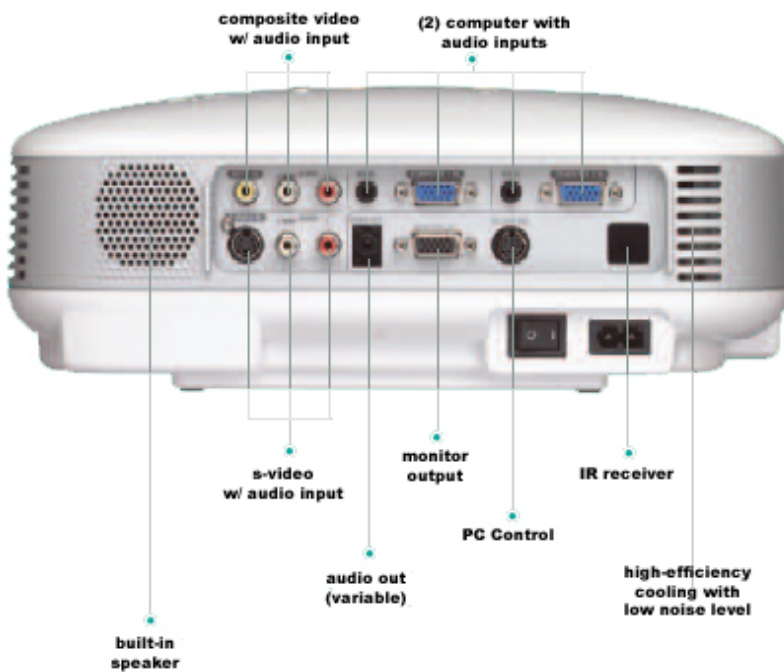

ImagePro 8070 Portable LCD Projector

- 2000 Lumen Brightness
- SVGA Resolution
- Easy to Transport, Only 6.4 lbs.
- Full Set of Features, 2 Video Inputs & 2 Computer Inputs
- Monitor Loopthrough
- Switched Audio Output
- Automatic Keystone Correction

8070

DUKANE

ImagePro 8070 Premium-quality LCD projector

The Dukane ImagePro 8070 is an ultra-portable projector that makes presentation setup fast and easy. Automatic keystone correction, one touch source selection, and color coded cables will ensure a confident carefree presentation every time. This full-featured LCD projector is ideal for classrooms, conference rooms or other locations where a bright image is required. Use it as a portable or mount it on the ceiling.

Key features:

- SVGA (800 x 600) resolution
- 2,000 ANSI Lumens of brightness
- Vibrant rich colored images
- Easy carry 6.4 lbs.
- Flexibility with 2 computer and 2 video inputs
- Full function remote with mouse / cursor control
- Audio output switches with selection of either video or computer source
- HDTV Compatible
- "Silent Running" so you hear only your message
- Automatic vertical keystone correction
- Two Year Warranty and One Year Peace of Mind Service