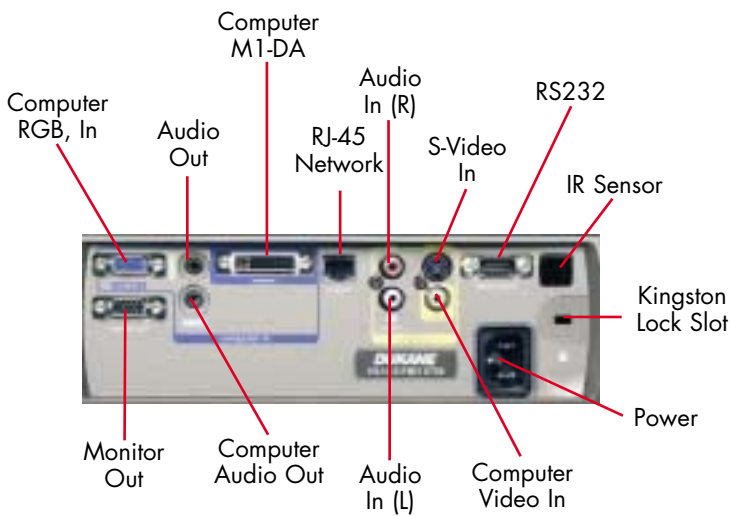

ImagePro 8758 Data/Video projector

- Network Connection, RJ-45
- XGA resolution
- 2200 lumens brightness
- HDTV compatible
- Digital keystone correction, Horizontal & Vertical
- Very quiet operation
- LCD with status Information

- **Business**
- **Education**

View the status of your projector via the LCD window on top of the unit.

8758

DUKANE

ImagePro 8758 Portable LCD projector

A way to present your images anywhere

The Dukane ImagePro 8758™ offers best-in-class capabilities with intuitive controls. Get outstanding color saturation and brightness that lasts. Use the network connection to set up any meeting room by remote monitoring and control.

The high-end features mean that you do less work. Automatic horizontal and vertical keystone correction, plus ceiling detection ensure your image is proper, with no work on your part. Automatic synchronization with computer and video sources allows for quick and smooth transitions.

Key features:

- Light weight
- 2200 lumens brightness
- XGA resolution
- Simple, icon based menu
- HDTV compatible
- Zoom lens
- Automatic ceiling detection
- Network connection
- Picture-In-Picture (PIP)
- LCD window with status information